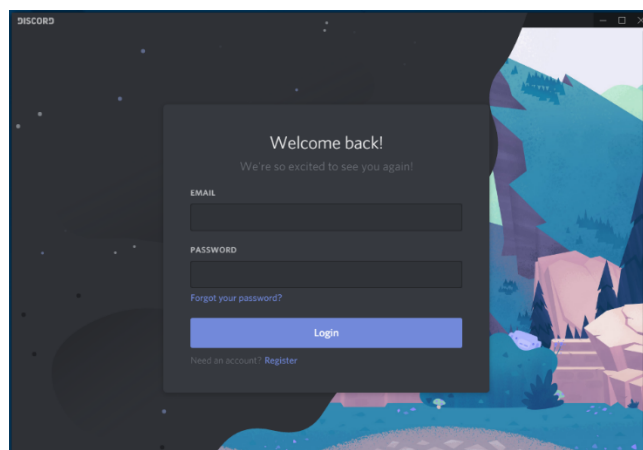

### CONFIGURING DISCORD

Discord is the communication software you will use to talk to your squad during gameplay. Make sure you've plugged in your microphone prior to launching Discord.

The **Ninite installer** will have placed Discord in your installation directory and you should also see the **Discord icon on your Desktop**.

Launch Discord by clicking on this icon

When you launch Discord for the first time you will be presented with the default login menu, which looks like this:

**Have a registered Discord account?** Log in using your existing account.