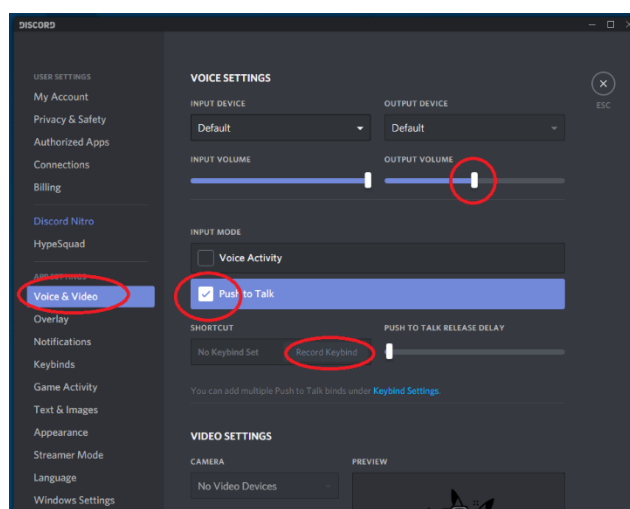

Launch Discord by clicking on this icon

When you launch Discord for the first time you will be presented with the default login menu, which looks like this:

**Have a registered Discord account?** Log in using your existing account.

## Setting up your mic before joining the WellPlayed Discord Channel

The microphone settings can be found by clicking on the **User Settings** icon in the bottom left, which looks like a cog.

This will open a new menu with **Voice & Video** under **App Settings** – your squad members will appreciate it if you do this before gameplay!