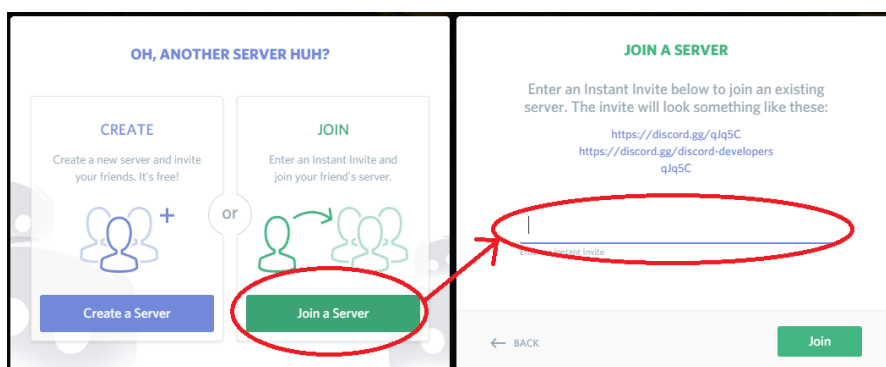

you push the key... and they won't have to hear your breathing or random commentary.

Joining the WellPlayed Discord Channel

Click on the big **Plus (+)** symbol on the **far left of the Discord Menu**. This will present you with the option to create or join an existing channel.

Choose the join option and place the **WellPlayed Discord Invite key** into the space as shown below. Here's the key: <https://discord.gg/cmxEWhw>