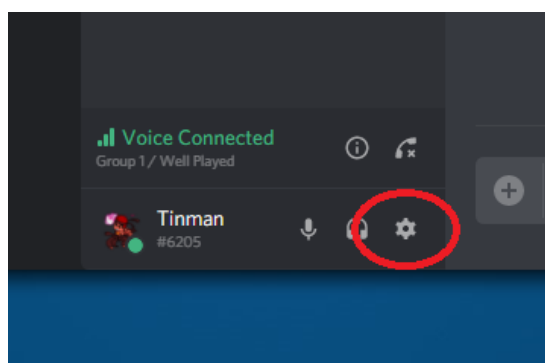

Have a registered Discord account? Log in using your existing account.

Don't have a registered account? You will need to create an account by clicking on 'Register' at the bottom of the menu.

This will present a similar menu allowing you to register an email address, username and password. Details of your account will be emailed to you which you will need to activate to log in.

Setting up your mic before joining the WellPlayed Discord Channel

The microphone settings can be found by clicking on the **User Settings** icon in the bottom left, which looks like a cog.

This will open a new menu with **Voice & Video** under **App Settings** – your squad members will appreciate it if you do this before gameplay!