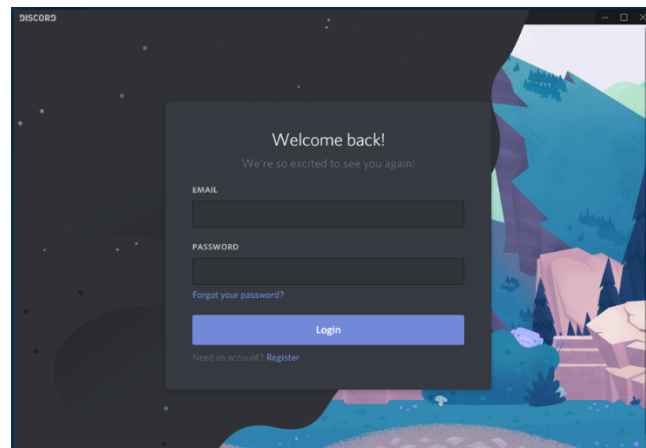

## GAME READY: DISCORD

The invite key for the WellPlayed Discord Channel is:

<https://discord.gg/cmxEhw>

You'll also be sent an email with your Squad number and a link to your squad's voice channel. If you haven't received an email from us with these details by Friday 23 November, let us know at [info@wellplayedproject.com](mailto:info@wellplayedproject.com).

### CONFIGURING DISCORD

Discord is the communication software you will use to talk to your squad during gameplay. Make sure you've plugged in your microphone prior to launching Discord.

When you launch Discord for the first time you will be presented with the default login menu, which looks like this: