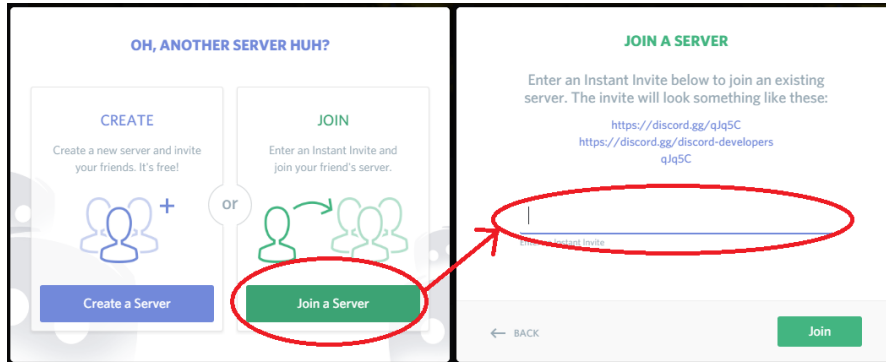

Joining the WellPlayed Discord Channel

Click on the big **Plus (+)** symbol on the **far left of the Discord Menu**. This will present you with the option to create or join an existing channel.

Choose the join option and place the **WellPlayed Discord Invite key** into the space as shown below. Here's the key: <https://discord.gg/cmxEHw>