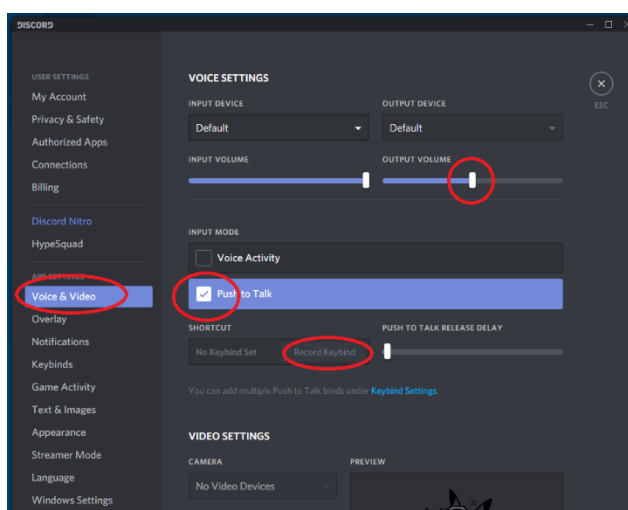

### CONFIGURING DISCORD

Discord is the communication software you will use to talk to your squad during gameplay. Make sure you've plugged in your microphone prior to launching Discord.

When you launch Discord for the first time you will be presented with the default login menu, which looks like this:

**Have a registered Discord account?** Log in using your existing account.

**Don't have a registered account?** You will need to create an account by clicking on 'Register' at the bottom of the menu.

This will present a similar menu allowing you to register an email address, username and password. Details of your account will be emailed to you which you will need to activate to log in.

## Setting up your mic before joining the WellPlayed Discord Channel

The microphone settings can be found by clicking on the **User Settings** icon in the bottom left, which looks like a cog.

This will open a new menu with **Voice & Video** under **App Settings** – your squad members will appreciate it if you do this before gameplay!