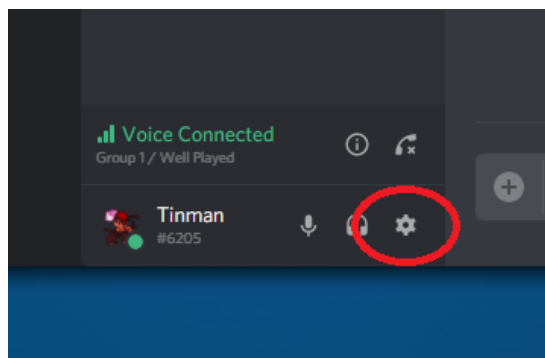

This will present a similar menu allowing you to register an email address, username and password. Details of your account will be emailed to you which you will need to activate to log in.

Setting up your mic before joining the WellPlayed Discord Channel

The microphone settings can be found by clicking on the **User Settings** icon in the bottom left, which looks like a cog.

This will open a new menu with **Voice & Video** under **App Settings** – your squad members will appreciate it if you do this before gameplay!